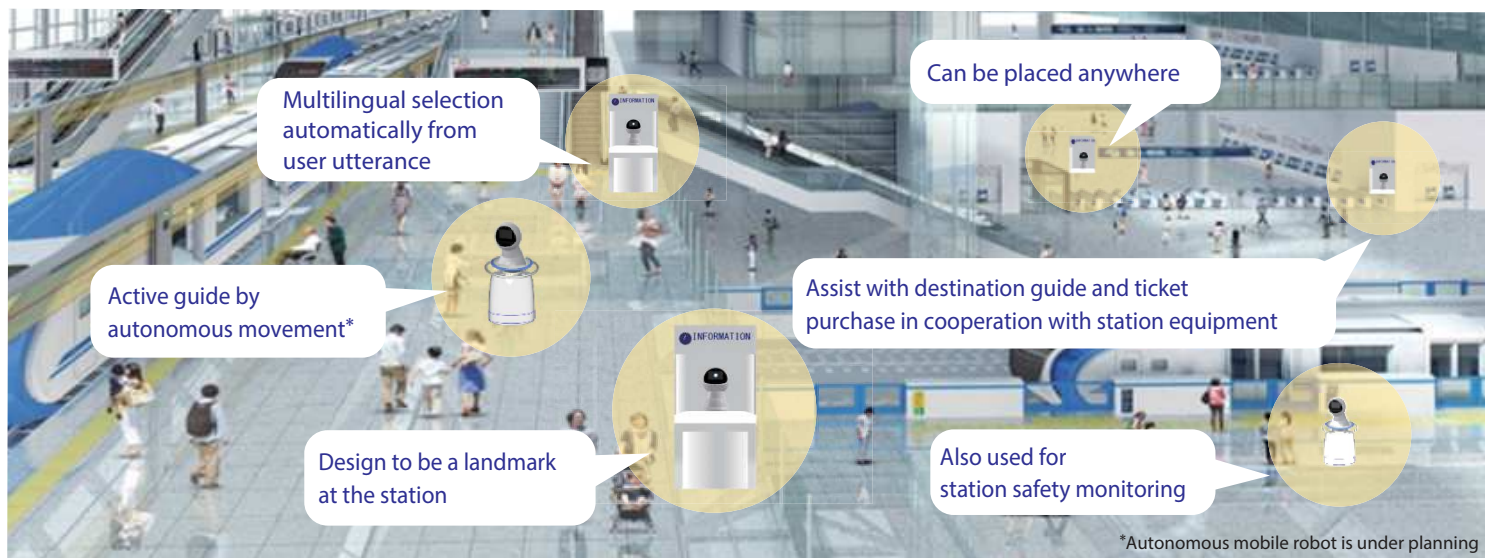

Station service support robot (ekibo)

Resolve users' problems in public spaces

Concept

Application

Specification

Item		Description
External dimensions		φ 370mm × H535mm
Amount		Less than 10 kg
Power Supply		AC 100V Less than 30W
Environmental condition	Operating temperature	-5°C~+45°C
	Waterproof	Simple waterproof (Protection from sudden water splash)
Interface		Wireless, Wired LAN, Printer, External monitor
Contents		External monitor
Corresponding languages		Japanese, English, and Chinese (Expansion of available languages will be scheduled.)